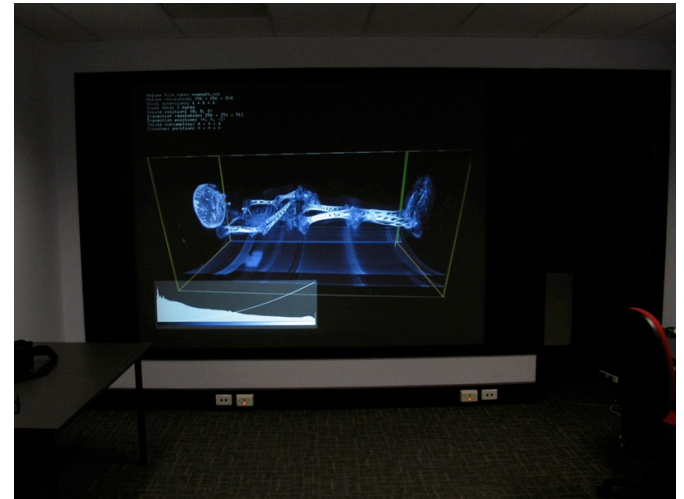

Other Resources