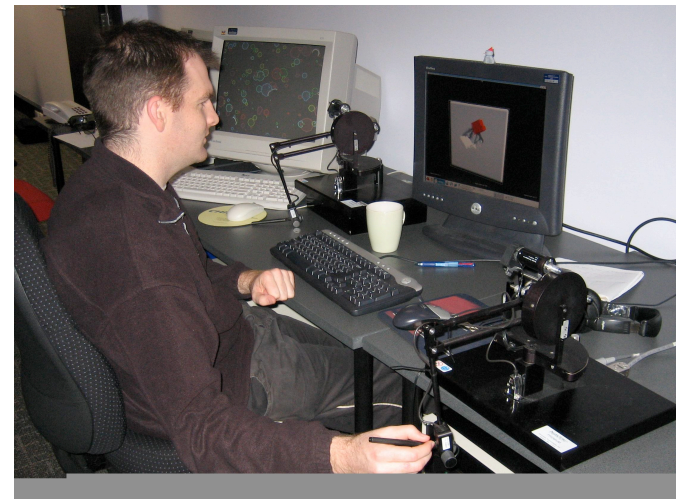

Other Resources