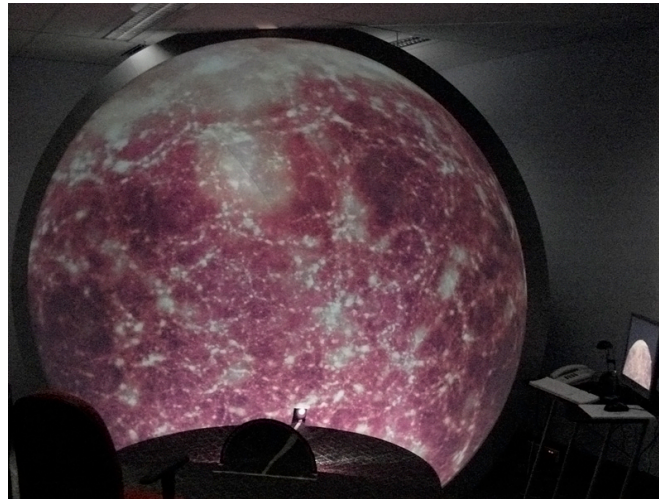

Other Resources