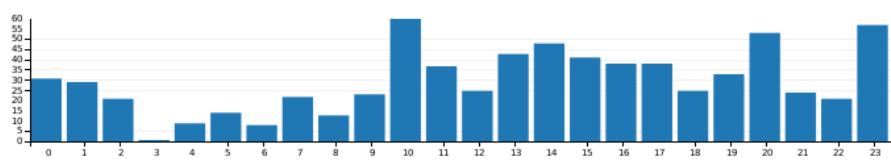

Data from 30 days ending yesterday
[Click for 1st of month ending yesterday](#)

12 selected out of 29,565 records | [Reset All](#)

Core-Hours Used by Project

Queue Wait vs Priority Boost by Project and Quality of Service (Allocated-Orange, Windfall-Blue, or Interactive-Green) (radius: log of average core count)

Job Count by Machine Job Count by QoS [reset](#)

Job Count by Submit Day of Week

Average Queue Wait by Job Size range: 280 -> 397 [reset](#)

Queue vs. Core-hours Used

Number of Jobs by Submit Hour of Day

Average Queue Wait by Hour of Day Submitted range: 8 [reset](#)

Cores Used vs Time with Charge Volume

[select a time range to zoom in](#)

selected out of records | [Reset All](#)

User	Number of Jobs	Core-hours Used
gfdL_b	1	684

Gaea Usage Information

Data from 30 days ending yesterday
[Click for 1st of month ending yesterday](#)