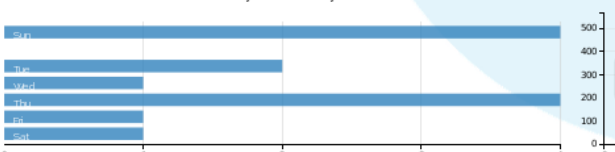

Average Queue Wait by Hour of Day Submitted

Cores Used vs Time with Charge Volume range: [08/31/2015 -> 09/30/2015] [reset](#)

[select a time range to zoom in](#)

selected out of records | [Reset All](#)

Data from 30 days ending yesterday
[Click for 1st of month ending yesterday](#)

12 selected out of 29,565 records | [Reset All](#)

Core-Hours Used by Project

Queue Wait vs Priority Boost by Project and Quality of Service (Allocated-Orange, Windfall-Blue, or Interactive-Green) (radius: log of average core count)

Job Count by Machine Job Count by QoS [reset](#)

Job Count by Submit Day of Week

Average Queue Wait by Job Size range: 280 -> 397 [reset](#)

Queue vs. Core-hours Used

Number of Jobs by Submit Hour of Day

Average Queue Wait by Hour of Day Submitted range: 8 [reset](#)

Cores Used vs Time with Charge Volume

[select a time range to zoom in](#)

selected out of records | [Reset All](#)

User	Number of Jobs	Core-hours Used
gfdL_b	1	684

Gaea Usage Information

Data from 30 days ending yesterday
[Click for 1st of month ending yesterday](#)