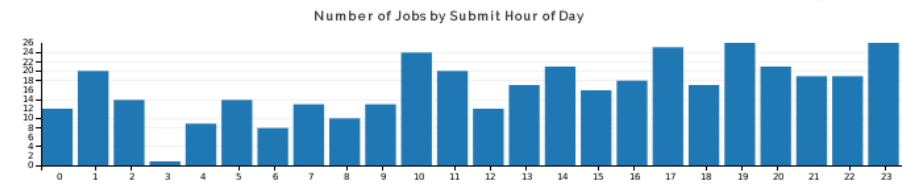

Job Count by Machine Job Count by QoS [reset](#)

Job Count by Submit Day of Week

Average Queue Wait by Job Size range: 280 -> 397 [reset](#)

Queue vs. Core-hours Used

Number of Jobs by Submit Hour of Day

Average Queue Wait by Hour of Day Submitted range: 8 [reset](#)

Cores Used vs Time with Charge Volume

[select a time range to zoom in](#)

selected out of records | [Reset All](#)

User	Number of Jobs	Core-hours Used
gfdL_b	1	684

Gaea Usage Information

Data from 30 days ending yesterday
[Click for 1st of month ending yesterday](#)

9 selected out of 29,565 records | [Reset All](#)

[select a time range to zoom in](#)

selected out of records | [Reset All](#)

User	Number of Jobs	Core-hours Used
gfdl_b	1	684

Gaea Usage Information

Data from 30 days ending yesterday
[Click for 1st of month ending yesterday](#)