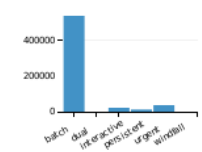

539 selected out of 29,565 records | [Reset All](#)

Core-Hours Used by Project

Queue Wait vs Priority Boost by Project and Quality of Service (Allocated-Orange, Windfall-Blue, or Interactive-Green)(radius: log of average core count)

Job Count by Machine Job Count by QoS [reset](#)

Job Count by Submit Day of Week

Average Queue Wait Time (Hours)

Average Queue Wait by Job Size range: 280 -> 397 [reset](#)

Queue vs. Core-hours Used

Number of Jobs by Submit Hour of Day

Average Queue Wait by Hour of Day Submitted

Cores Used vs Time with Charge Volume range: [08/31/2015 -> 09/30/2015] [reset](#)

[select a time range to zoom in](#)

selected out of records | [Reset All](#)