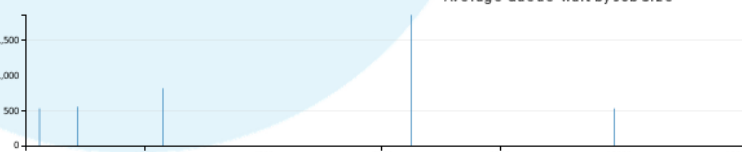

Gaea Usage Information

Data from 30 days ending yesterday

[Click for 1st of month ending yesterday](#)

22 selected out of 29,565 records | [Reset All](#)

Core-Hours Used by Project

Queue Wait vs Priority Boost by Project and Quality of Service (Allocated-Orange, Windfall-Blue, or Interactive-Green)(radius: log of average core count) [reset](#)

Job Count by Machine

Job Count by QoS

Job Count by Submit Day of Week

Average Queue Wait by Job Size

Queue vs. Core-hours Used

Number of Jobs by Submit Hour of Day

Average Queue Wait by Hour of Day Submitted

Cores Used vs Time with Charge Volume

[select a time range to zoom in](#)

selected out of records | [Reset All](#)

User	Number of Jobs	Core-hours Used
gfdl_f	1	85,42
Rusty Eenson	1	85,42

Gaea Usage Information

Data from 30 days ending yesterday

[Click for 1st of month ending yesterday](#)

28,735 selected out of 29,565 records | [Reset All](#)

Core-Hours Used by Project

Queue Wait vs Priority Boost by Project and Quality of Service (Allocated-Orange, Windfall-Blue, or Interactive-Green)(radius log of average core count)