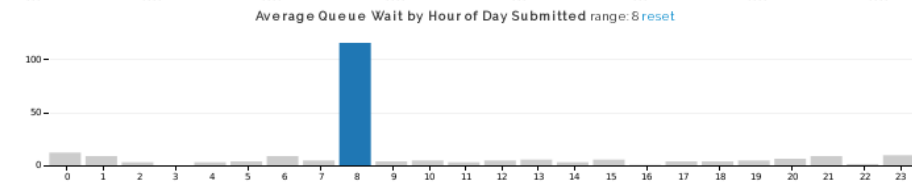

Job Count by Machine Job Count by QoS [reset](#)

Job Count by Submit Day of Week

Average Queue Wait by Job Size range: 280 -> 397 [reset](#)

Queue vs. Core-hours Used

Number of Jobs by Submit Hour of Day

Average Queue Wait by Hour of Day Submitted range: 8 [reset](#)

Cores Used vs Time with Charge Volume

[select a time range to zoom in](#)

selected out of records | [Reset All](#)

User	Number of Jobs	Core-hours Used
gfdL_b	1	684

Gaea Usage Information

Data from 30 days ending yesterday
[Click for 1st of month ending yesterday](#)

9 selected out of 29,565 records | [Reset All](#)

[select a time range to zoom in](#)

selected out of records | [Reset All](#)

User	Number of Jobs	Core-hours Used
gfdl_b	1	684

Gaea Usage Information

Data from 30 days ending yesterday
[Click for 1st of month ending yesterday](#)