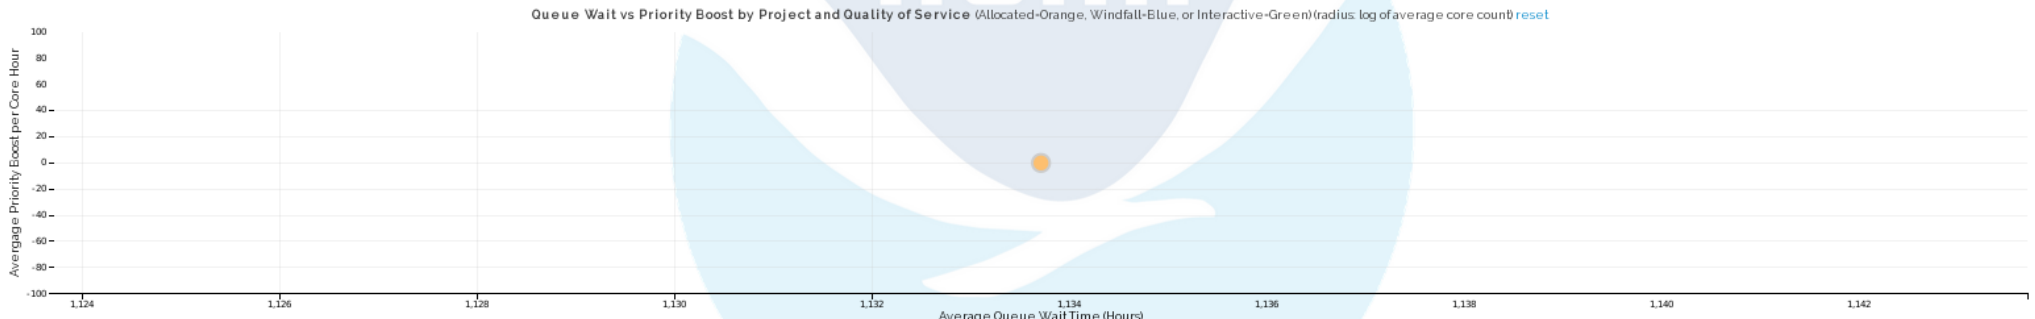

Cores Used vs Time with Charge Volume

[select a time range to zoom in](#)

selected out of records | [Reset All](#)

User	Number of Jobs	Core-hours Used
gfdL_b	1	684

Gaea Usage Information

Data from 30 days ending yesterday
[Click for 1st of month ending yesterday](#)

9 selected out of 29,565 records | [Reset All](#)

[select a time range to zoom in](#)

selected out of records | [Reset All](#)

User	Number of Jobs	Core-hours Used
gfdl_b	1	684

Gaea Usage Information

Data from 30 days ending yesterday
[Click for 1st of month ending yesterday](#)

1 selected out of 29,565 records | [Reset All](#)

select a time range to zoom in

selected out of records | [Reset All](#)

User	Number of Jobs	Core-hours Used
gfdl_b	1	6.5
Gregory.DeSouza	1	6.5