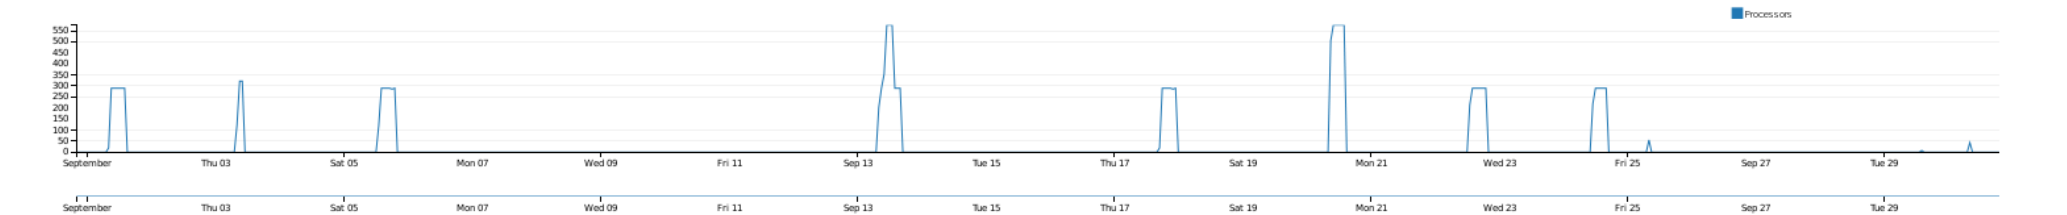

Data from 30 days ending yesterday
[Click for 1st of month ending yesterday](#)

12 selected out of 29,565 records | [Reset All](#)

Core-Hours Used by Project

Queue Wait vs Priority Boost by Project and Quality of Service (Allocated-Orange, Windfall-Blue, or Interactive-Green) (radius: log of average core count)

Job Count by Machine Job Count by QoS [reset](#)

Job Count by Submit Day of Week

Average Queue Wait by Job Size range: 280 -> 397 [reset](#)

Queue vs. Core-hours Used

Number of Jobs by Submit Hour of Day

Average Queue Wait by Hour of Day Submitted range: 8 [reset](#)

Cores Used vs Time with Charge Volume

[select a time range to zoom in](#)

selected out of records | [Reset All](#)

User	Number of Jobs	Core-hours Used
gfdL_b	1	684

Gaea Usage Information

Data from 30 days ending yesterday
[Click for 1st of month ending yesterday](#)