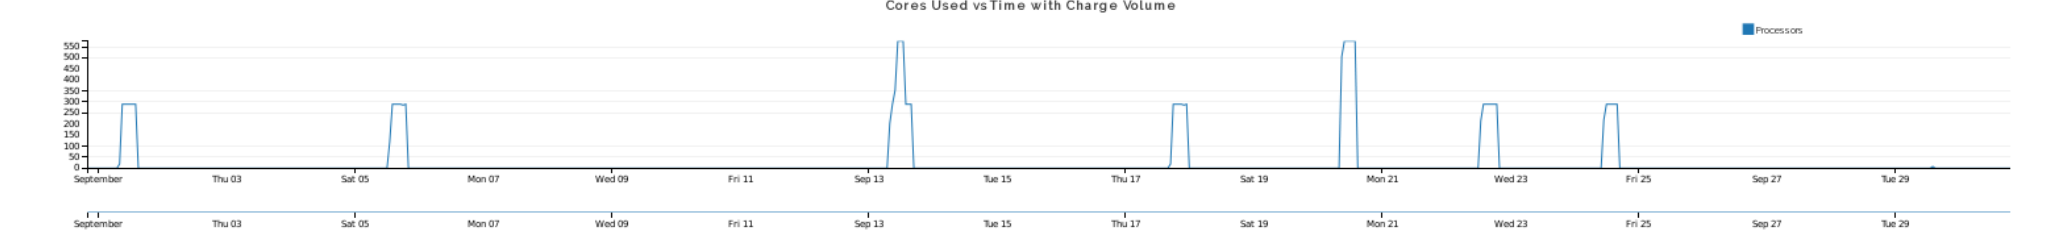

Job Count by Machine Job Count by QoS [reset](#)

Job Count by Submit Day of Week

Average Queue Wait by Job Size range: 280 -> 397 [reset](#)

Queue vs. Core-hours Used

Number of Jobs by Submit Hour of Day

Average Queue Wait by Hour of Day Submitted range: 8 [reset](#)

Cores Used vs Time with Charge Volume

[select a time range to zoom in](#)

selected out of records | [Reset All](#)

User	Number of Jobs	Core-hours Used
gfdL_b	1	684

Gaea Usage Information

Data from 30 days ending yesterday
[Click for 1st of month ending yesterday](#)

9 selected out of 29,565 records | [Reset All](#)

[select a time range to zoom in](#)

selected out of records | [Reset All](#)

User	Number of Jobs	Core-hours Used
gfdl_b	1	684

Gaea Usage Information

Data from 30 days ending yesterday
[Click for 1st of month ending yesterday](#)