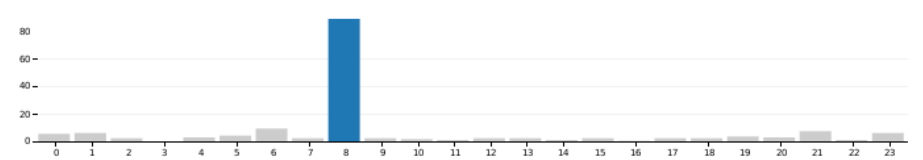

Data from 30 days ending yesterday
[Click for 1st of month ending yesterday](#)

12 selected out of 29,565 records | [Reset All](#)

Core-Hours Used by Project

Queue Wait vs Priority Boost by Project and Quality of Service (Allocated-Orange, Windfall-Blue, or Interactive-Green) (radius: log of average core count)

Job Count by Machine Job Count by QoS [reset](#)

Job Count by Submit Day of Week

Average Queue Wait by Job Size range: 280 -> 397 [reset](#)

Queue vs. Core-hours Used

Number of Jobs by Submit Hour of Day

Average Queue Wait by Hour of Day Submitted range: 8 [reset](#)

Cores Used vs Time with Charge Volume

[select a time range to zoom in](#)

selected out of records | [Reset All](#)

User	Number of Jobs	Core-hours Used
gfdL_b	1	684

Gaea Usage Information

Data from 30 days ending yesterday
[Click for 1st of month ending yesterday](#)