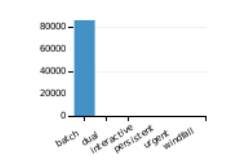

Gaea Usage Information

Data from 30 days ending yesterday

[Click for 1st of month ending yesterday](#)

22 selected out of 29,565 records | [Reset All](#)

Core-Hours Used by Project

Queue Wait vs Priority Boost by Project and Quality of Service (Allocated-Orange, Windfall-Blue, or Interactive-Green)(radius: log of average core count) [reset](#)

Job Count by Machine

Job Count by QoS

Job Count by Submit Day of Week

Average Queue Wait by Job Size

Queue vs. Core-hours Used

Number of Jobs by Submit Hour of Day

Average Queue Wait by Hour of Day Submitted

Cores Used vs Time with Charge Volume

[select a time range to zoom in](#)

selected out of records | [Reset All](#)

User	Number of Jobs	Core-hours Used
gfdl_f	1	85,42
Rusty Eenson	1	85,42

Gaea Usage Information