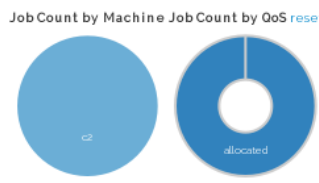

Gaea Usage Information

Data from 30 days ending yesterday
[Click for 1st of month ending yesterday](#)

1 selected out of 29,565 records | [Reset All](#)

select a time range to zoom in

selected out of records | [Reset All](#)

User	Number of Jobs	Core-hours Used
gfdl_b	1	6.5
Gregory.DeSouza	1	6.5