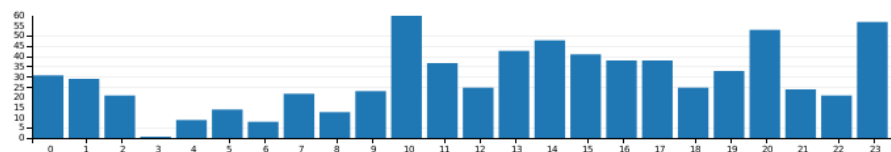

539 selected out of 29,565 records | [Reset All](#)

Core-Hours Used by Project

Queue Wait vs Priority Boost by Project and Quality of Service (Allocated-Orange, Windfall-Blue, or Interactive-Green)(radius: log of average core count)

Job Count by Machine Job Count by QoS [reset](#)

Job Count by Submit Day of Week

Average Queue Wait Time (Hours)

Average Queue Wait by Job Size range: 280 -> 397 [reset](#)

Queue vs. Core-hours Used

Number of Jobs by Submit Hour of Day

Average Queue Wait by Hour of Day Submitted

Cores Used vs Time with Charge Volume range: [08/31/2015 -> 09/30/2015] [reset](#)

[select a time range to zoom in](#)

selected out of records | [Reset All](#)