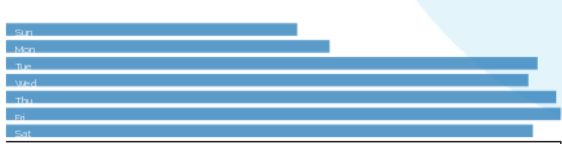

Job Count by Machine

Job Count by Submit Day of Week

Average Queue Wait by Job Size

Queue vs. Core-hours Used

Number of Jobs by Submit Hour of Day

Average Queue Wait by Hour of Day Submitted

Cores Used vs Time with Charge Volume

539 selected out of 29,565 records | [Reset All](#)

Core-Hours Used by Project

Queue Wait vs Priority Boost by Project and Quality of Service (Allocated-Orange, Windfall-Blue, or Interactive-Green)(radius: log of average core count)

Job Count by Machine Job Count by QoS [reset](#)

Job Count by Submit Day of Week

Average Queue Wait Time (Hours)

Average Queue Wait by Job Size range: 280 -> 397 [reset](#)

Queue vs. Core-hours Used

Number of Jobs by Submit Hour of Day

Average Queue Wait by Hour of Day Submitted

Cores Used vs Time with Charge Volume range: [08/31/2015 -> 09/30/2015] [reset](#)

[select a time range to zoom in](#)

selected out of records | [Reset All](#)