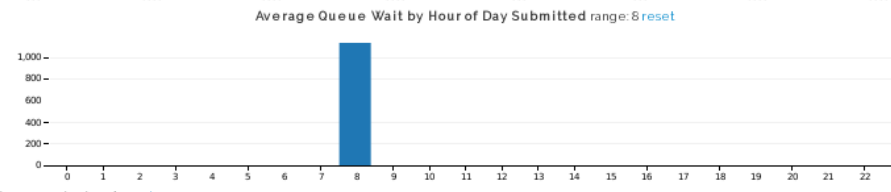

Cores Used vs Time with Charge Volume

[select a time range to zoom in](#)

selected out of records | [Reset All](#)

User	Number of Jobs	Core-hours Used
gfdL_b	1	684

Gaea Usage Information

Data from 30 days ending yesterday
[Click for 1st of month ending yesterday](#)

9 selected out of 29,565 records | [Reset All](#)

[select a time range to zoom in](#)

selected out of records | [Reset All](#)

User	Number of Jobs	Core-hours Used
gfdl_b	1	684

Gaea Usage Information

Data from 30 days ending yesterday
[Click for 1st of month ending yesterday](#)

1 selected out of 29,565 records | [Reset All](#)

select a time range to zoom in

selected out of records | [Reset All](#)

User	Number of Jobs	Core-hours Used
gfdl_b	1	6.5
Gregory.DeSouza	1	6.5