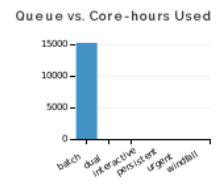

Gaea Usage Information

Data from 30 days ending yesterday
[Click for 1st of month ending yesterday](#)

9 selected out of 29,565 records | [Reset All](#)

[select a time range to zoom in](#)

selected out of records | [Reset All](#)

User	Number of Jobs	Core-hours Used
gfdl_b	1	684