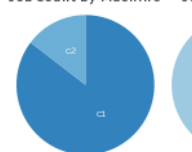

Gaea Usage Information

Data from 30 days ending yesterday

[Click for 1st of month ending yesterday](#)

22 selected out of 29,565 records | [Reset All](#)

Core-Hours Used by Project

Queue Wait vs Priority Boost by Project and Quality of Service (Allocated-Orange, Windfall-Blue, or Interactive-Green)(radius: log of average core count) [reset](#)

Job Count by Machine

Job Count by QoS

Job Count by Submit Day of Week

Average Queue Wait by Job Size

Queue vs. Core-hours Used

Number of Jobs by Submit Hour of Day

Average Queue Wait by Hour of Day Submitted