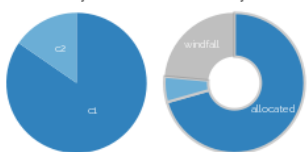

Job Count by Machine Job Count by QoS [reset](#)