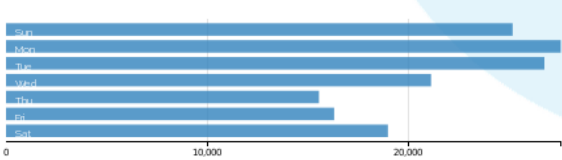

Job Count by Machine

Job Count by QoS

Job Count by Submit Day of Week

Average Queue Wait by Job Size

Queue vs. Core-hours Used

Number of Jobs by Submit Hour of Day

Average Queue Wait by Hour of Day Submitted

Cores Used vs Time with Charge Volume

[select a time range to zoom in](#)

selected out of records | [Reset All](#)

User	Number of Jobs	Core-hours Used
gfdl_f	1	85,42
Rusty Eenson	1	85,42

Gaea Usage Information

Data from 30 days ending yesterday

[Click for 1st of month ending yesterday](#)

28,735 selected out of 29,565 records | [Reset All](#)

Core-Hours Used by Project

Queue Wait vs Priority Boost by Project and Quality of Service (Allocated-Orange, Windfall-Blue, or Interactive-Green)(radius log of average core count)

Job Count by Machine

Job Count by Submit Day of Week

Average Queue Wait by Job Size

Queue vs. Core-hours Used

Number of Jobs by Submit Hour of Day

Average Queue Wait by Hour of Day Submitted

Cores Used vs Time with Charge Volume