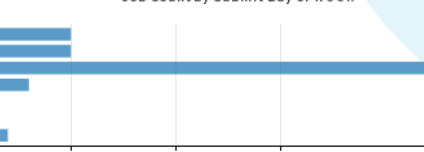

Gaea Usage Information

Data from 30 days ending yesterday

[Click for 1st of month ending yesterday](#)

22 selected out of 29,565 records | [Reset All](#)

Core-Hours Used by Project

Queue Wait vs Priority Boost by Project and Quality of Service (Allocated-Orange, Windfall-Blue, or Interactive-Green)(radius: log of average core count) [reset](#)

Job Count by Machine

Job Count by QoS

Job Count by Submit Day of Week

Average Queue Wait by Job Size

Queue vs. Core-hours Used

Number of Jobs by Submit Hour of Day

Average Queue Wait by Hour of Day Submitted