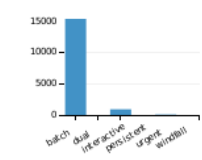

Data from 30 days ending yesterday
[Click for 1st of month ending yesterday](#)

12 selected out of 29,565 records | [Reset All](#)

Core-Hours Used by Project

Queue Wait vs Priority Boost by Project and Quality of Service (Allocated-Orange, Windfall-Blue, or Interactive-Green) (radius: log of average core count)

Job Count by Machine Job Count by QoS [reset](#)

Job Count by Submit Day of Week

Average Queue Wait by Job Size range: 280 -> 397 [reset](#)

Queue vs. Core-hours Used

Number of Jobs by Submit Hour of Day

Average Queue Wait by Hour of Day Submitted range: 8 [reset](#)

Cores Used vs Time with Charge Volume

[select a time range to zoom in](#)

selected out of records | [Reset All](#)

User	Number of Jobs	Core-hours Used
gfdL_b	1	684

Gaea Usage Information

Data from 30 days ending yesterday
[Click for 1st of month ending yesterday](#)