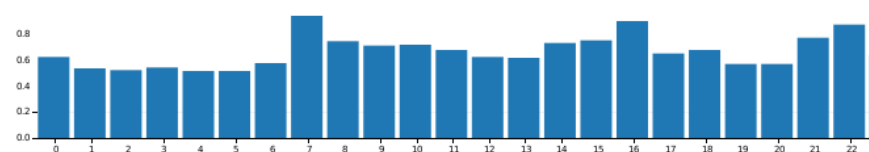

Data from 30 days ending yesterday

[Click for 1st of month ending yesterday](#)

28,735 selected out of 29,565 records | [Reset All](#)

Core-Hours Used by Project

Queue Wait vs Priority Boost by Project and Quality of Service (Allocated-Orange, Windfall-Blue, or Interactive-Green)(radius log of average core count)

Job Count by Machine

Job Count by Submit Day of Week

Average Queue Wait by Job Size

Queue vs. Core-hours Used

Number of Jobs by Submit Hour of Day

Average Queue Wait by Hour of Day Submitted

Cores Used vs Time with Charge Volume

[select a time range to zoom in](#)

selected out of records | [Reset All](#)

User	Number of Jobs	Core-hours Used
aoml		
Sang-ki Lee	29	152826.74

Gaea Usage Information

Data from 30 days ending yesterday

[Click for 1st of month ending yesterday](#)

539 selected out of 29,565 records | [Reset All](#)

Core-Hours Used by Project

Queue Wait vs Priority Boost by Project and Quality of Service (Allocated-Orange, Windfall-Blue, or Interactive-Green)(radius: log of average core count)