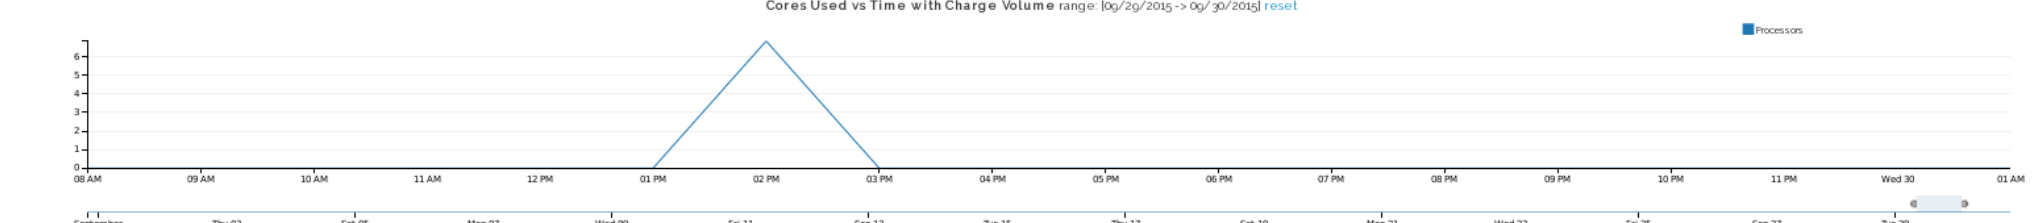

Cores Used vs Time with Charge Volume

[select a time range to zoom in](#)

selected out of records | [Reset All](#)

User	Number of Jobs	Core-hours Used
gfdL_b	1	684

Gaea Usage Information

Data from 30 days ending yesterday
[Click for 1st of month ending yesterday](#)

9 selected out of 29,565 records | [Reset All](#)

[select a time range to zoom in](#)

selected out of records | [Reset All](#)

User	Number of Jobs	Core-hours Used
gfdl_b	1	684

Gaea Usage Information

Data from 30 days ending yesterday
[Click for 1st of month ending yesterday](#)

1 selected out of 29,565 records | [Reset All](#)

select a time range to zoom in

selected out of records | [Reset All](#)

User	Number of Jobs	Core-hours Used
gfdl_b	1	6.5
Gregory.DeSouza	1	6.5