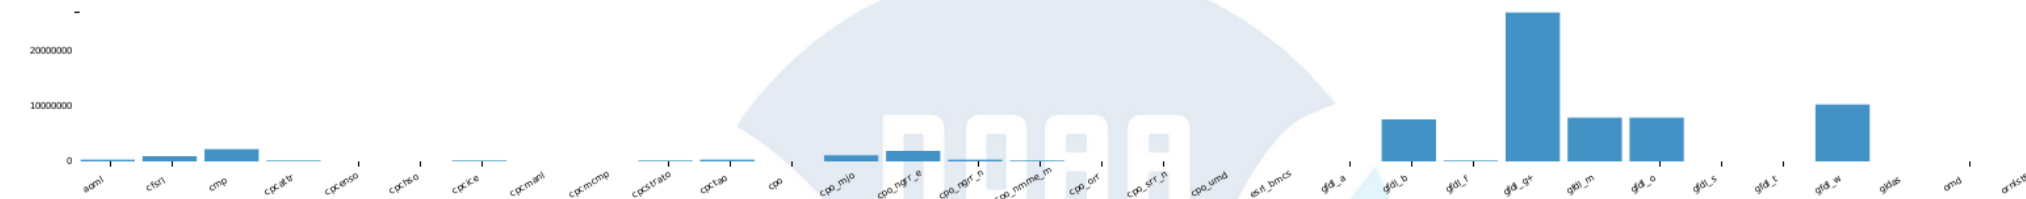

Job Count by Machine

Job Count by QoS

Job Count by Submit Day of Week

Average Queue Wait by Job Size

Queue vs. Core-hours Used

Number of Jobs by Submit Hour of Day

Average Queue Wait by Hour of Day Submitted

Cores Used vs Time with Charge Volume

[select a time range to zoom in](#)

selected out of records | [Reset All](#)

User	Number of Jobs	Core-hours Used
gfdl_f	1	85,42
Rusty Eenson	1	85,42

Gaea Usage Information

Data from 30 days ending yesterday

[Click for 1st of month ending yesterday](#)

28,735 selected out of 29,565 records | [Reset All](#)

Core-Hours Used by Project

Queue Wait vs Priority Boost by Project and Quality of Service (Allocated-Orange, Windfall-Blue, or Interactive-Green)(radius log of average core count)

Job Count by Machine

Job Count by Submit Day of Week

Average Queue Wait by Job Size

Queue vs. Core-hours Used

Number of Jobs by Submit Hour of Day

Average Queue Wait by Hour of Day Submitted

Cores Used vs Time with Charge Volume