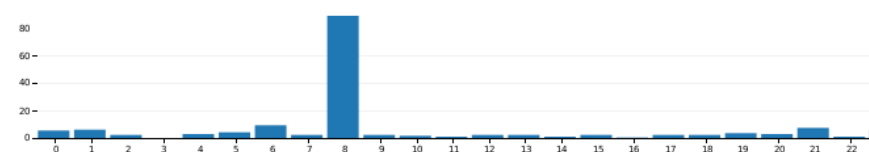

539 selected out of 29,565 records | [Reset All](#)

Core-Hours Used by Project

Queue Wait vs Priority Boost by Project and Quality of Service (Allocated-Orange, Windfall-Blue, or Interactive-Green)(radius: log of average core count)

Job Count by Machine Job Count by QoS [reset](#)

Job Count by Submit Day of Week

Average Queue Wait Time (Hours)

Average Queue Wait by Job Size range: 280 -> 397 [reset](#)

Queue vs. Core-hours Used

Number of Jobs by Submit Hour of Day

Average Queue Wait by Hour of Day Submitted

Cores Used vs Time with Charge Volume range: [08/31/2015 -> 09/30/2015] [reset](#)

[select a time range to zoom in](#)

selected out of records | [Reset All](#)