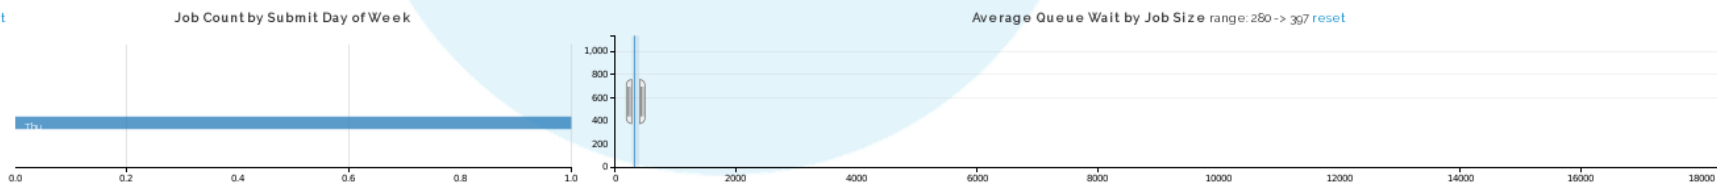

Cores Used vs Time with Charge Volume

[select a time range to zoom in](#)

selected out of records | [Reset All](#)

User	Number of Jobs	Core-hours Used
gfdL_b	1	684

Gaea Usage Information

Data from 30 days ending yesterday
[Click for 1st of month ending yesterday](#)

9 selected out of 29,565 records | [Reset All](#)

[select a time range to zoom in](#)

selected out of records | [Reset All](#)

User	Number of Jobs	Core-hours Used
gfdl_b	1	684

Gaea Usage Information

Data from 30 days ending yesterday
[Click for 1st of month ending yesterday](#)

1 selected out of 29,565 records | [Reset All](#)

select a time range to zoom in

selected out of records | [Reset All](#)

User	Number of Jobs	Core-hours Used
gfdl_b	1	6.5
Gregory.DeSouza	1	6.5