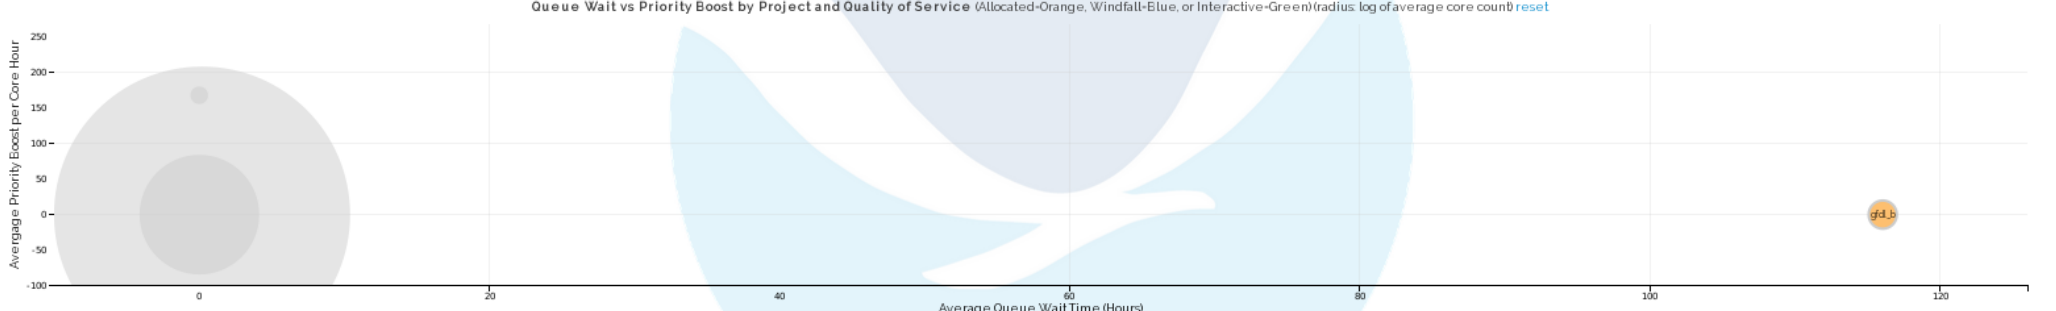

Job Count by Machine Job Count by QoS [reset](#)

Job Count by Submit Day of Week

Average Queue Wait by Job Size range: 280 -> 397 [reset](#)

Queue vs. Core-hours Used

Number of Jobs by Submit Hour of Day

Average Queue Wait by Hour of Day Submitted range: 8 [reset](#)

Cores Used vs Time with Charge Volume

[select a time range to zoom in](#)

selected out of records | [Reset All](#)

User	Number of Jobs	Core-hours Used
gfdL_b	1	684

Gaea Usage Information

Data from 30 days ending yesterday
[Click for 1st of month ending yesterday](#)

9 selected out of 29,565 records | [Reset All](#)

[select a time range to zoom in](#)

selected out of records | [Reset All](#)

User	Number of Jobs	Core-hours Used
gfdl_b	1	684

Gaea Usage Information

Data from 30 days ending yesterday
[Click for 1st of month ending yesterday](#)