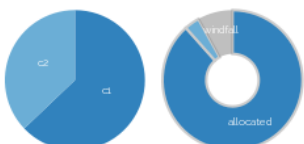

539 selected out of 29,565 records | [Reset All](#)

Core-Hours Used by Project

Queue Wait vs Priority Boost by Project and Quality of Service (Allocated-Orange, Windfall-Blue, or Interactive-Green)(radius: log of average core count)

Job Count by Machine Job Count by QoS [reset](#)

Job Count by Submit Day of Week

Average Queue Wait Time (Hours)

Average Queue Wait by Job Size range: 280 -> 397 [reset](#)

Queue vs. Core-hours Used

Number of Jobs by Submit Hour of Day