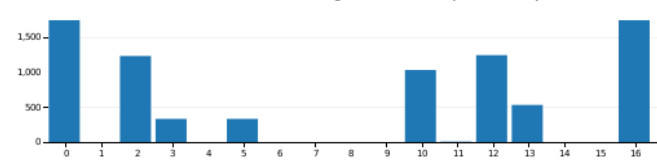

Gaea Usage Information

Data from 30 days ending yesterday

[Click for 1st of month ending yesterday](#)

22 selected out of 29,565 records | [Reset All](#)

Core-Hours Used by Project

Queue Wait vs Priority Boost by Project and Quality of Service (Allocated-Orange, Windfall-Blue, or Interactive-Green)(radius: log of average core count) [reset](#)

Job Count by Machine

Job Count by QoS

Job Count by Submit Day of Week

Average Queue Wait by Job Size

Queue vs. Core-hours Used

Number of Jobs by Submit Hour of Day

Average Queue Wait by Hour of Day Submitted

Cores Used vs Time with Charge Volume

[select a time range to zoom in](#)

selected out of records | [Reset All](#)

User	Number of Jobs	Core-hours Used
gfdl_f	1	85,42
Rusty Eenson	1	85,42

Gaea Usage Information

Data from 30 days ending yesterday

[Click for 1st of month ending yesterday](#)

28,735 selected out of 29,565 records | [Reset All](#)

Core-Hours Used by Project

Queue Wait vs Priority Boost by Project and Quality of Service (Allocated-Orange, Windfall-Blue, or Interactive-Green)(radius log of average core count)