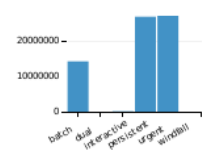

Data from 30 days ending yesterday

[Click for 1st of month ending yesterday](#)

28,735 selected out of 29,565 records | [Reset All](#)

Core-Hours Used by Project

Queue Wait vs Priority Boost by Project and Quality of Service (Allocated-Orange, Windfall-Blue, or Interactive-Green)(radius log of average core count)

Job Count by Machine

Job Count by Submit Day of Week

Average Queue Wait by Job Size

Queue vs. Core-hours Used

Number of Jobs by Submit Hour of Day

Average Queue Wait by Hour of Day Submitted

Cores Used vs Time with Charge Volume

[select a time range to zoom in](#)

selected out of records | [Reset All](#)

User	Number of Jobs	Core-hours Used
aoml		
Sang-ki Lee	29	152826.74

Gaea Usage Information

Data from 30 days ending yesterday

[Click for 1st of month ending yesterday](#)