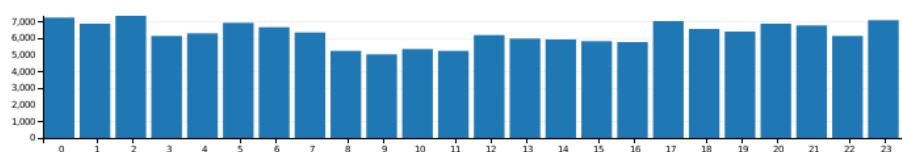

Data from 30 days ending yesterday

[Click for 1st of month ending yesterday](#)

28,735 selected out of 29,565 records | [Reset All](#)

Core-Hours Used by Project

Queue Wait vs Priority Boost by Project and Quality of Service (Allocated-Orange, Windfall-Blue, or Interactive-Green)(radius log of average core count)

Job Count by Machine

Job Count by Submit Day of Week

Average Queue Wait by Job Size

Queue vs. Core-hours Used

Number of Jobs by Submit Hour of Day

Average Queue Wait by Hour of Day Submitted

Cores Used vs Time with Charge Volume

[select a time range to zoom in](#)

selected out of records | [Reset All](#)

User	Number of Jobs	Core-hours Used
aoml		
Sang-ki Lee	29	152826.74

Gaea Usage Information

Data from 30 days ending yesterday

[Click for 1st of month ending yesterday](#)

539 selected out of 29,565 records | [Reset All](#)

Core-Hours Used by Project

Queue Wait vs Priority Boost by Project and Quality of Service (Allocated-Orange, Windfall-Blue, or Interactive-Green)(radius: log of average core count)