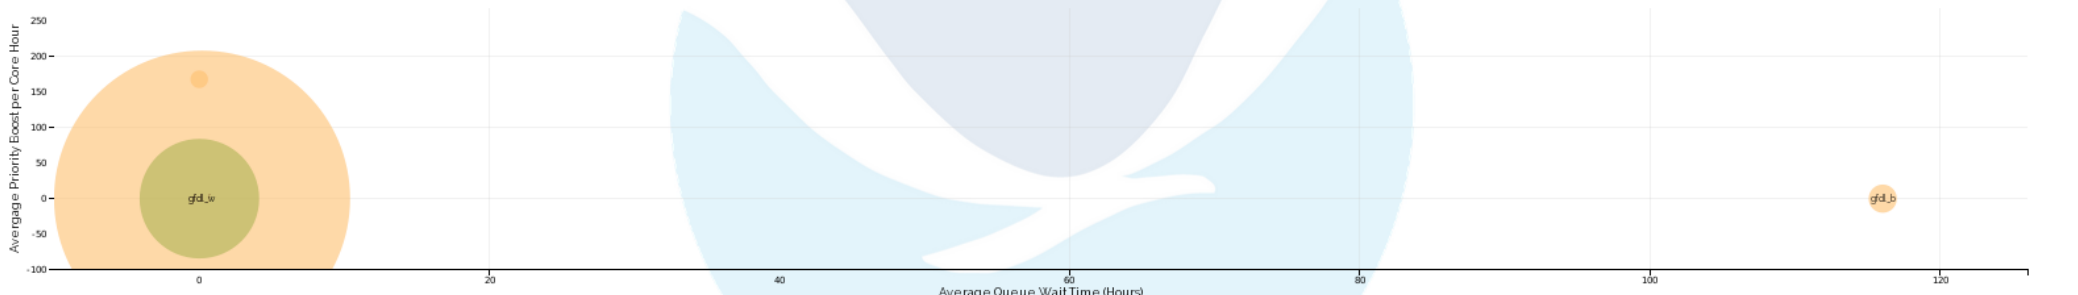

Average Queue Wait by Hour of Day Submitted

Cores Used vs Time with Charge Volume range: [08/31/2015 -> 09/30/2015] [reset](#)

[select a time range to zoom in](#)

selected out of records | [Reset All](#)

User

Number of Jobs

Core-hours Used

cfsr1

Hyun-ChulLee

1

65120

Gaea Usage Information

Data from 30 days ending yesterday
[Click for 1st of month ending yesterday](#)

12 selected out of 29,565 records | [Reset All](#)

Core-Hours Used by Project

Queue Wait vs Priority Boost by Project and Quality of Service (Allocated-Orange, Windfall-Blue, or Interactive-Green) (radius: log of average core count)

Job Count by Machine Job Count by QoS [reset](#)

Job Count by Submit Day of Week

Average Queue Wait by Job Size range: 280 -> 397 [reset](#)

Queue vs. Core-hours Used

Number of Jobs by Submit Hour of Day

Average Queue Wait by Hour of Day Submitted range: 8 [reset](#)