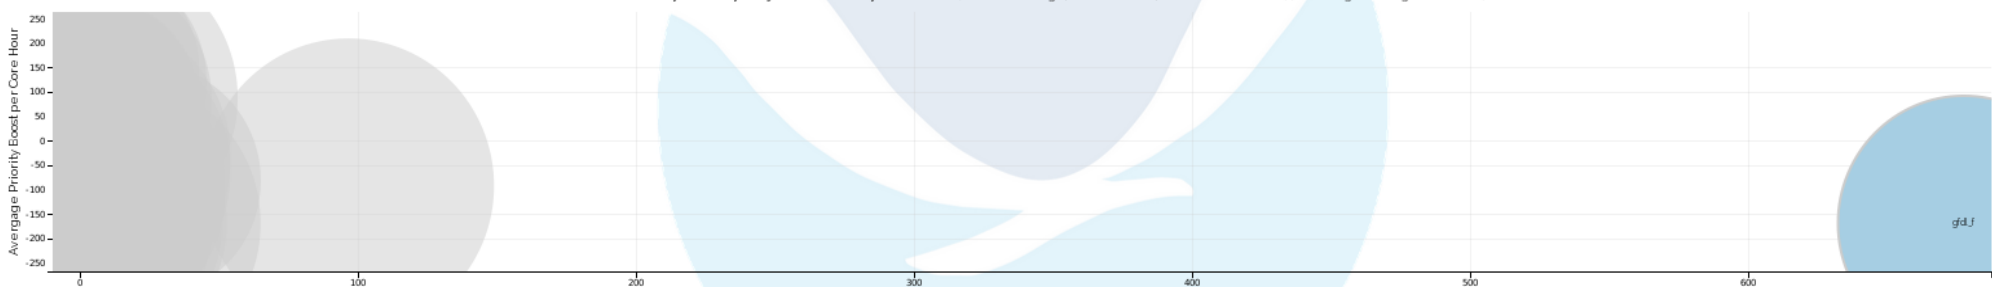

Gaea Usage Information

Data from 30 days ending yesterday

[Click for 1st of month ending yesterday](#)

22 selected out of 29,565 records | [Reset All](#)

Core-Hours Used by Project

Queue Wait vs Priority Boost by Project and Quality of Service (Allocated-Orange, Windfall-Blue, or Interactive-Green)(radius: log of average core count) [reset](#)

Job Count by Machine

Job Count by QoS

Job Count by Submit Day of Week

Average Queue Wait by Job Size

Queue vs. Core-hours Used

Number of Jobs by Submit Hour of Day

Average Queue Wait by Hour of Day Submitted