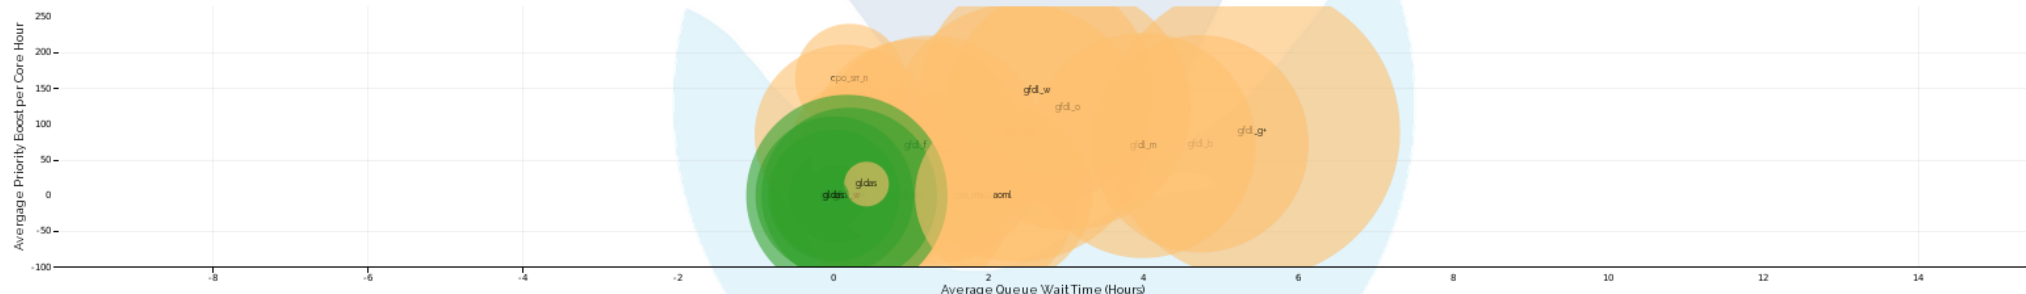

Data from 30 days ending yesterday

[Click for 1st of month ending yesterday](#)

28,735 selected out of 29,565 records | [Reset All](#)

Core-Hours Used by Project

Queue Wait vs Priority Boost by Project and Quality of Service (Allocated-Orange, Windfall-Blue, or Interactive-Green)(radius log of average core count)

Job Count by Machine

Job Count by Submit Day of Week

Average Queue Wait by Job Size

Queue vs. Core-hours Used

Number of Jobs by Submit Hour of Day

Average Queue Wait by Hour of Day Submitted

Cores Used vs Time with Charge Volume