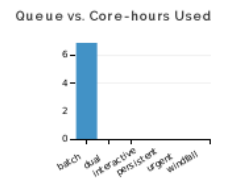

Gaea Usage Information

Data from 30 days ending yesterday
[Click for 1st of month ending yesterday](#)

1 selected out of 29,565 records | [Reset All](#)

select a time range to zoom in

selected out of records | [Reset All](#)

User	Number of Jobs	Core-hours Used
gfdl_b	1	6.5
Gregory.DeSouza	1	6.5