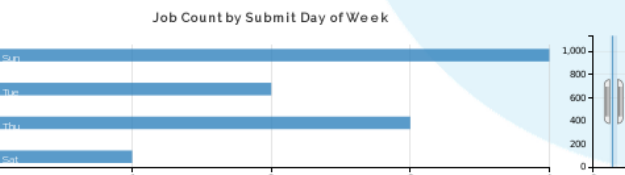

Data from 30 days ending yesterday
[Click for 1st of month ending yesterday](#)

12 selected out of 29,565 records | [Reset All](#)

Core-Hours Used by Project

Queue Wait vs Priority Boost by Project and Quality of Service (Allocated-Orange, Windfall-Blue, or Interactive-Green) (radius: log of average core count)

Job Count by Machine Job Count by QoS [reset](#)

Job Count by Submit Day of Week

Average Queue Wait by Job Size range: 280 -> 397 [reset](#)

Queue vs. Core-hours Used

Number of Jobs by Submit Hour of Day

Average Queue Wait by Hour of Day Submitted range: 8 [reset](#)

Cores Used vs Time with Charge Volume

[select a time range to zoom in](#)

selected out of records | [Reset All](#)

User	Number of Jobs	Core-hours Used
gfdL_b	1	684

Gaea Usage Information

Data from 30 days ending yesterday
[Click for 1st of month ending yesterday](#)

9 selected out of 29,565 records | [Reset All](#)

[select a time range to zoom in](#)

selected out of records | [Reset All](#)

User	Number of Jobs	Core-hours Used
gfdl_b	1	684

Gaea Usage Information

Data from 30 days ending yesterday
[Click for 1st of month ending yesterday](#)