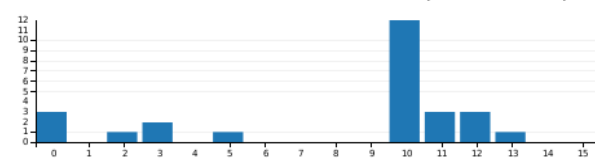

Gaea Usage Information

Data from 30 days ending yesterday

[Click for 1st of month ending yesterday](#)

22 selected out of 29,565 records | [Reset All](#)

Core-Hours Used by Project

Queue Wait vs Priority Boost by Project and Quality of Service (Allocated-Orange, Windfall-Blue, or Interactive-Green)(radius: log of average core count) [reset](#)

Job Count by Machine

Job Count by QoS

Job Count by Submit Day of Week

Average Queue Wait by Job Size

Queue vs. Core-hours Used

Number of Jobs by Submit Hour of Day

Average Queue Wait by Hour of Day Submitted

Cores Used vs Time with Charge Volume

[select a time range to zoom in](#)

selected out of records | [Reset All](#)

User	Number of Jobs	Core-hours Used
gfdl_f	1	85,42
Rusty Eenson	1	85,42

Gaea Usage Information

Data from 30 days ending yesterday

[Click for 1st of month ending yesterday](#)

28,735 selected out of 29,565 records | [Reset All](#)

Core-Hours Used by Project

Queue Wait vs Priority Boost by Project and Quality of Service (Allocated-Orange, Windfall-Blue, or Interactive-Green)(radius log of average core count)