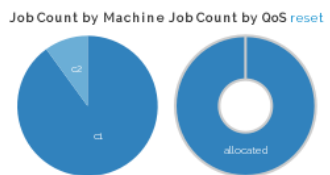

Gaea Usage Information

Data from 30 days ending yesterday
[Click for 1st of month ending yesterday](#)

9 selected out of 29,565 records | [Reset All](#)

[select a time range to zoom in](#)

selected out of records | [Reset All](#)

User	Number of Jobs	Core-hours Used
gfdl_b	1	684