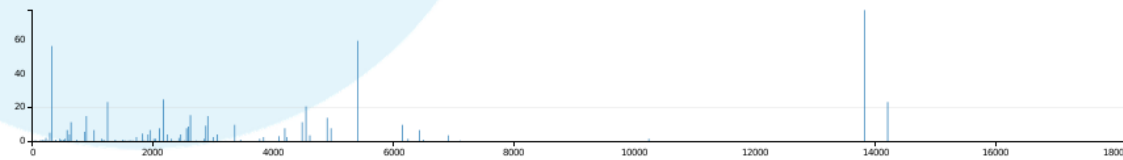

Cores Used vs Time with Charge Volume

[select a time range to zoom in](#)

selected out of records | [Reset All](#)

User	Number of Jobs	Core-hours Used
gfdl_f	1	85,42
Rusty Eenson	1	85,42

Gaea Usage Information

Data from 30 days ending yesterday

[Click for 1st of month ending yesterday](#)

28,735 selected out of 29,565 records | [Reset All](#)

Core-Hours Used by Project

Queue Wait vs Priority Boost by Project and Quality of Service (Allocated-Orange, Windfall-Blue, or Interactive-Green)(radius log of average core count)

Job Count by Machine

Job Count by Submit Day of Week

Average Queue Wait by Job Size

Queue vs. Core-hours Used

Number of Jobs by Submit Hour of Day

Average Queue Wait by Hour of Day Submitted

Cores Used vs Time with Charge Volume