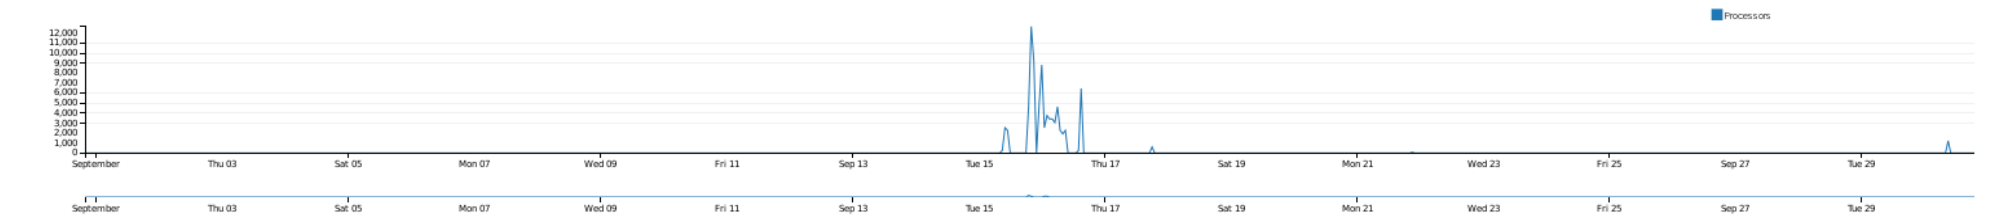

Job Count by Machine

Job Count by QoS

Job Count by Submit Day of Week

Average Queue Wait by Job Size

Queue vs. Core-hours Used

Number of Jobs by Submit Hour of Day

Average Queue Wait by Hour of Day Submitted

Cores Used vs Time with Charge Volume

[select a time range to zoom in](#)

selected out of records | [Reset All](#)

User	Number of Jobs	Core-hours Used
gfdl_f	1	85,42
Rusty Eenson	1	85,42

Gaea Usage Information

Job Count by Machine

Job Count by Submit Day of Week

Average Queue Wait by Job Size

Queue vs. Core-hours Used

Number of Jobs by Submit Hour of Day

Average Queue Wait by Hour of Day Submitted

Cores Used vs Time with Charge Volume