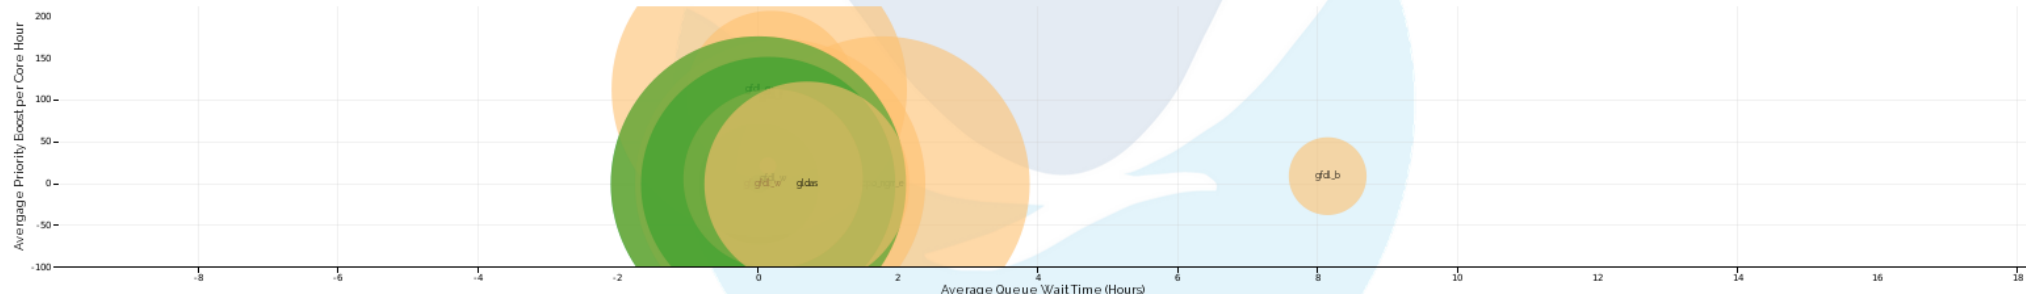

Job Count by Machine

Job Count by Submit Day of Week

Average Queue Wait by Job Size

Queue vs. Core-hours Used

Number of Jobs by Submit Hour of Day

Average Queue Wait by Hour of Day Submitted

Cores Used vs Time with Charge Volume

[select a time range to zoom in](#)

selected out of records | [Reset All](#)

User	Number of Jobs	Core-hours Used
aoml		
Sang-ki Lee	29	152826.74

Gaea Usage Information

Data from 30 days ending yesterday

[Click for 1st of month ending yesterday](#)

539 selected out of 29,565 records | [Reset All](#)

Core-Hours Used by Project

Queue Wait vs Priority Boost by Project and Quality of Service (Allocated-Orange, Windfall-Blue, or Interactive-Green)(radius: log of average core count)